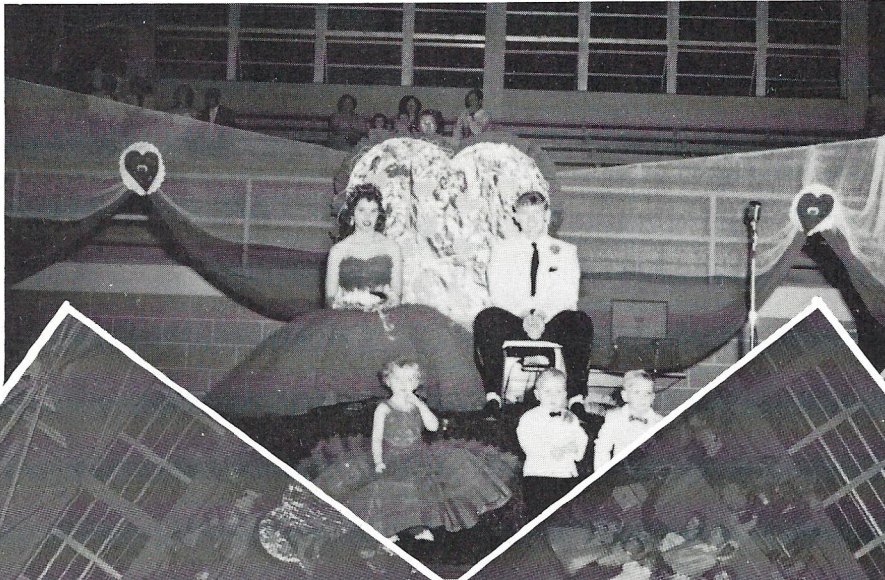

VALENTINE COURT OF 1957

QUEEN JOANN

and

KING JIMMY

MEMBERS OF THE COURT

Left to right: John Young, Barbara Scott, James Kelley, Judy Jacks, Lupe Rivas, Ernestine Contreras, Alvin Albright, Sylvia Sullivan, Joe Jones, Paula Cockrell, Bobby Greiner, Pam Heard, Don Cobb, Patsy Manning.

Right to left: Tommy Jenkins, Judy Brown, Buster Wallace, Marie Simpson, Tommy Kinard, Joyce Davis, Oscar Capistran, Mary Helen DeLeon, Jeff Walker, Ida Mae Williams, Vernon Barber, Beverly Schultz, Ray Cunningham, Martha Jeanette Clarkson.